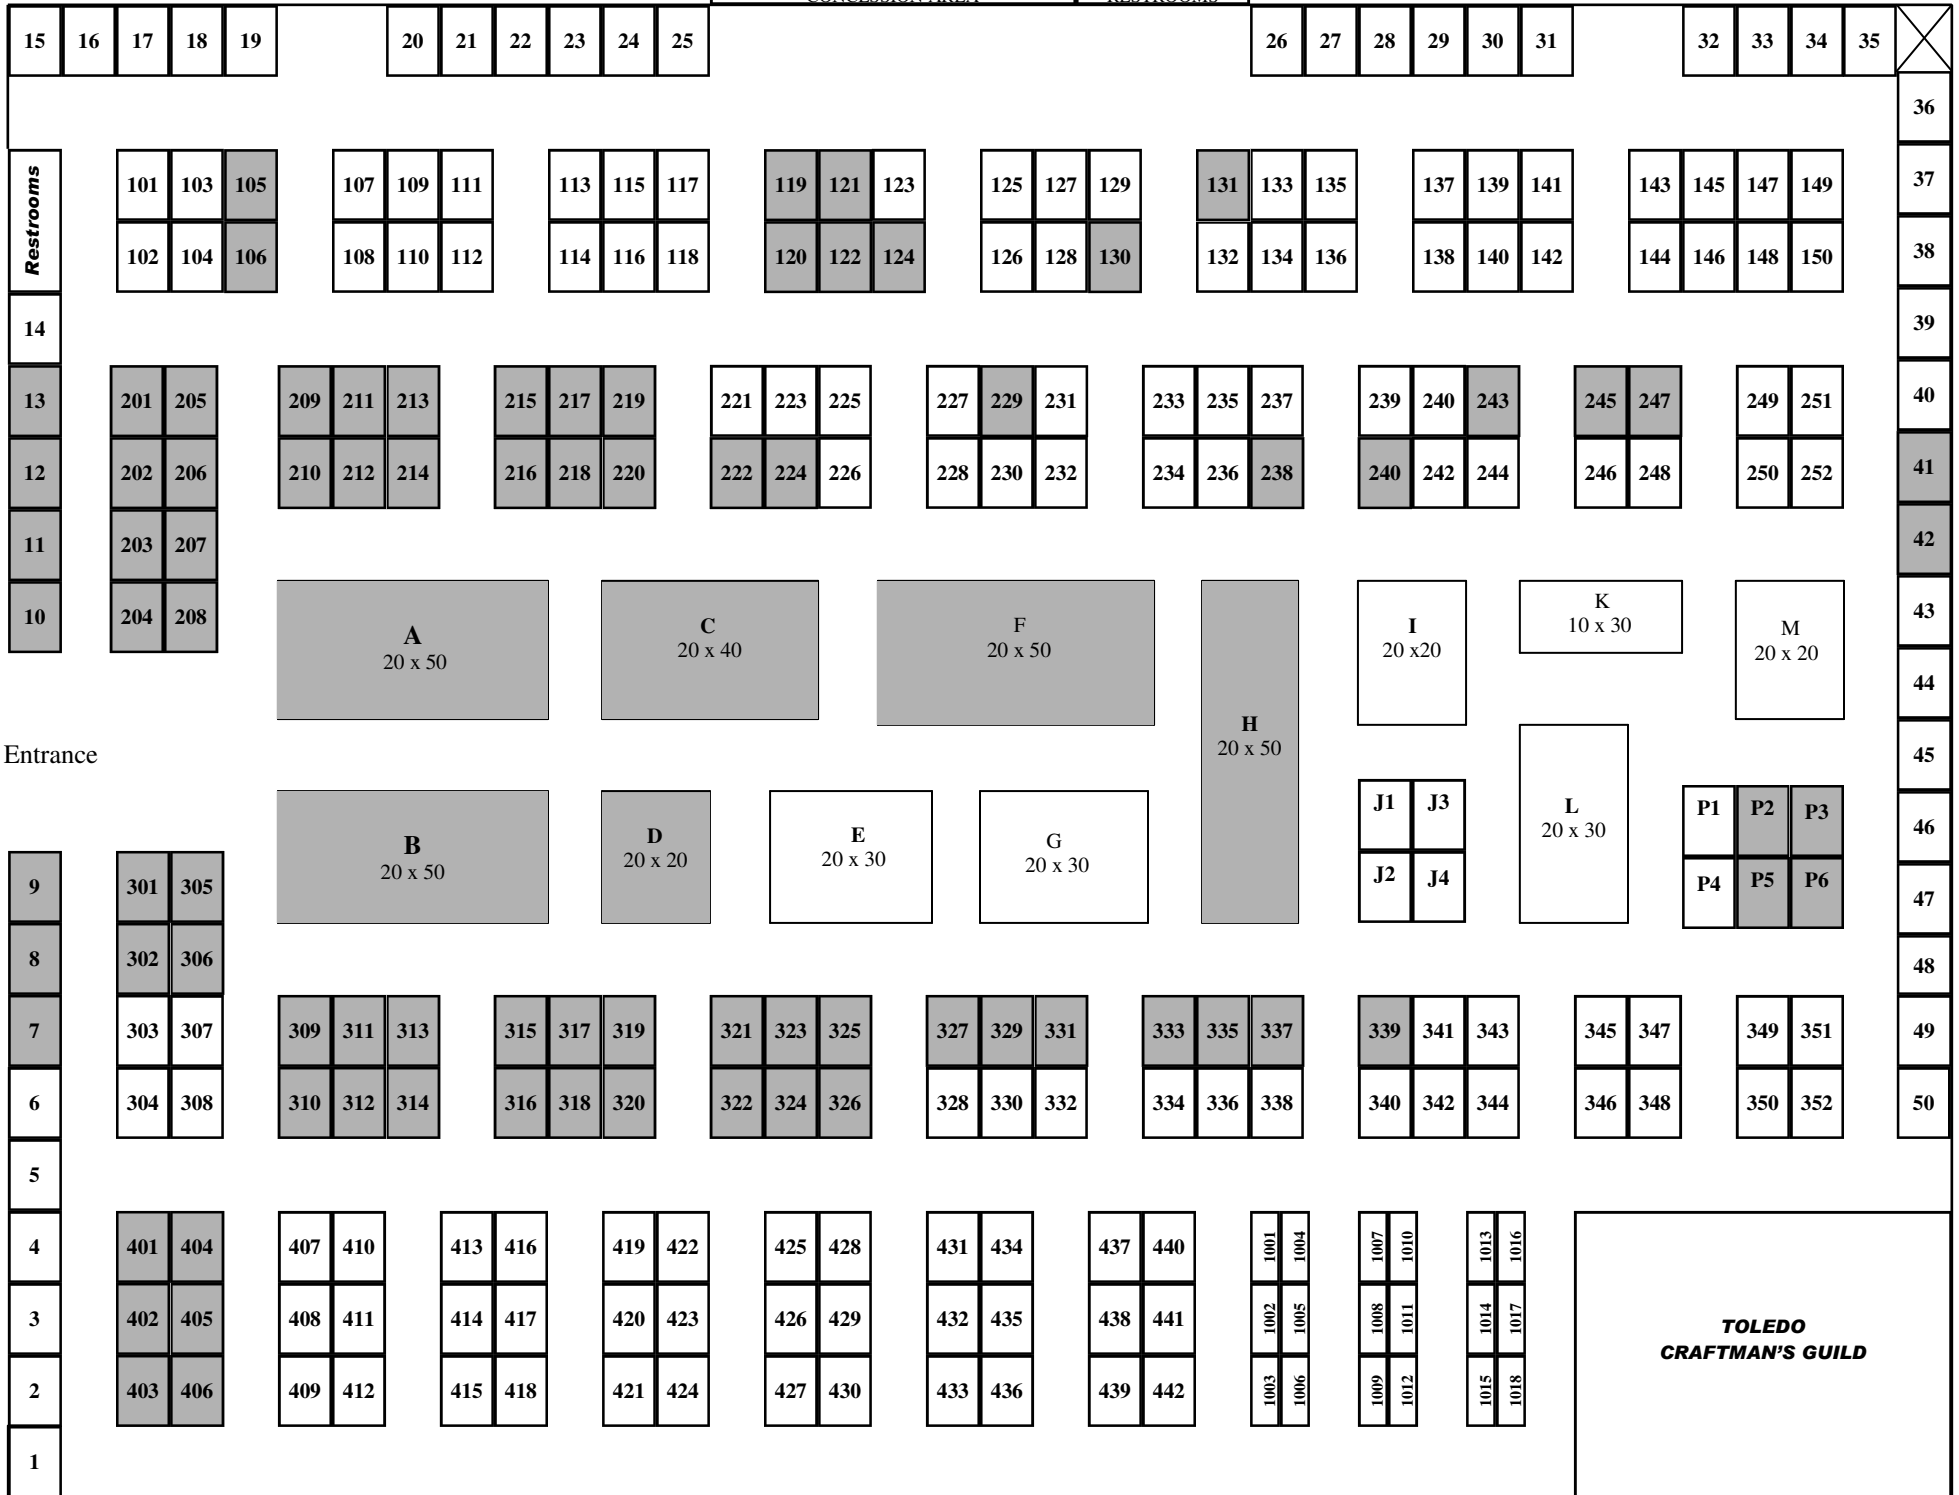

CONCESSION AREA

RESTROOMS

Dark Areas = Sold